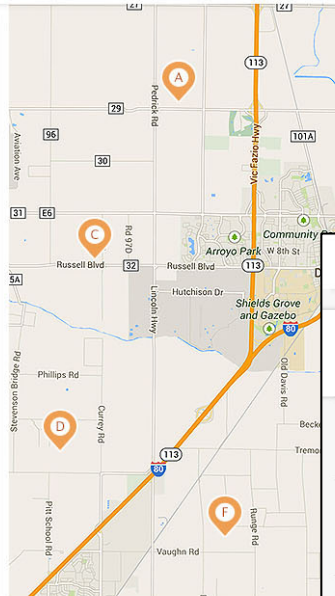

Select up to three to compare to Red Ace.

- Boro OG
- Detroit Dark Heirloom

Find Growers and Reviews

Farming Methods

Location

34 Growers & 12 Reviews

- Brett Collins
Holo Farms
Davis, CA
Seed Review
- Karen Madison
Zen Gulch Farm
Davis, CA
- FarmsReach Member (?)
Davis, CA
Seed Review
- Joe Nagoya
Big Sky Produce
Davis, CA
- Erik Eisenberg
Wild Farms Produce
Davis, CA
- Zinnia Gupte
Gupte Farms
Davis, CA

34 Growers & 12 Reviews

- Brett Collins
Holo Farms
Davis, CA
Seed Review
- Karen Madison
Zen Gulch Farm
Davis, CA
- FarmsReach Member (?)
Davis, CA
Seed Review
- Joe Nagoya
Big Sky Produce
Davis, CA
- Erik Eisenberg
Wild Farms Produce
Davis, CA
- Zinnia Gupte
Gupte Farms
Davis, CA